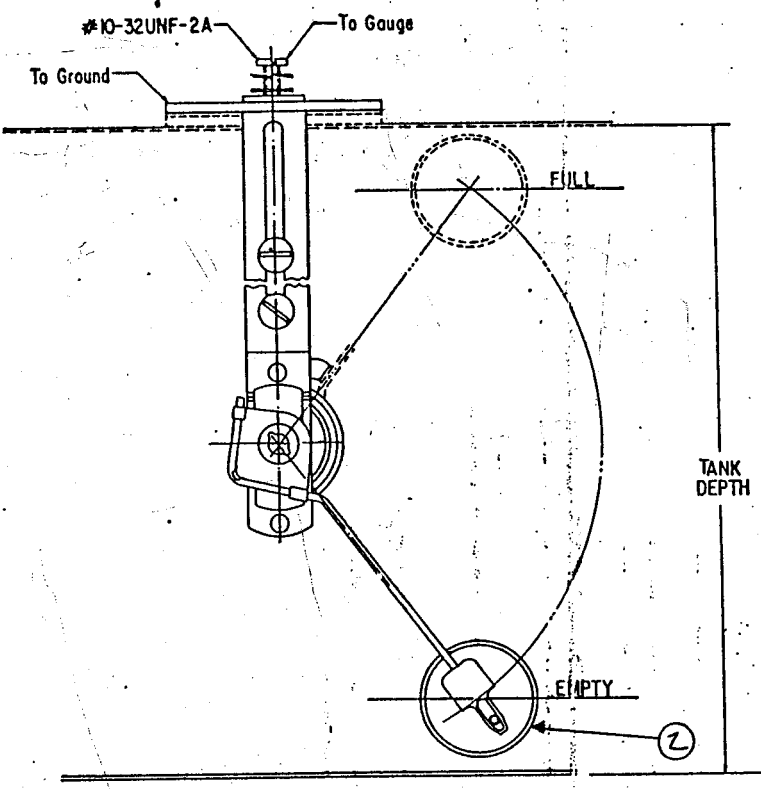

## FUEL SYSTEM

TOP VIEW

① ASSEMBLY

---

 SWINGMASTER CORPORATION

PARTS BOOK

---

 MACHINE

SECTION

14

---

 MODEL 181 SWINGLOADER

---

 COVERS AND GRILL
 

---

 ASSEMBLY  
 NUMBER
 

---

DESCRIPTION

1800276

---

 FUEL LEVEL SENDER
 

---

ITEM NO.	PART NUMBER	DESCRIPTION	QTY. USED
2	8700742	BRASS FLOAT	1

---